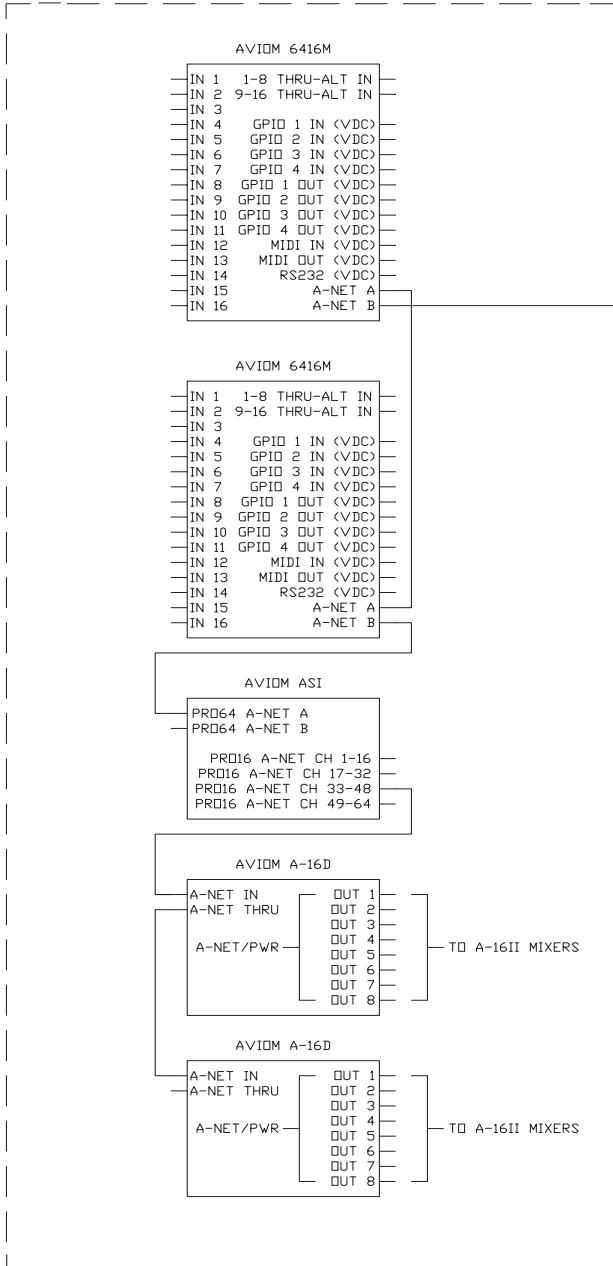

Carnival Cruise Lines

32x16 Pro64@ digital snake with a monitor mixing system

STAGE

FRONT OF HOUSE

1157 Phoenixville Pike, Suite 201 • West Chester, PA 19380

Voice: +1 610.738.9005 • Fax: +1 610.738.9950 • www.Aviom.com