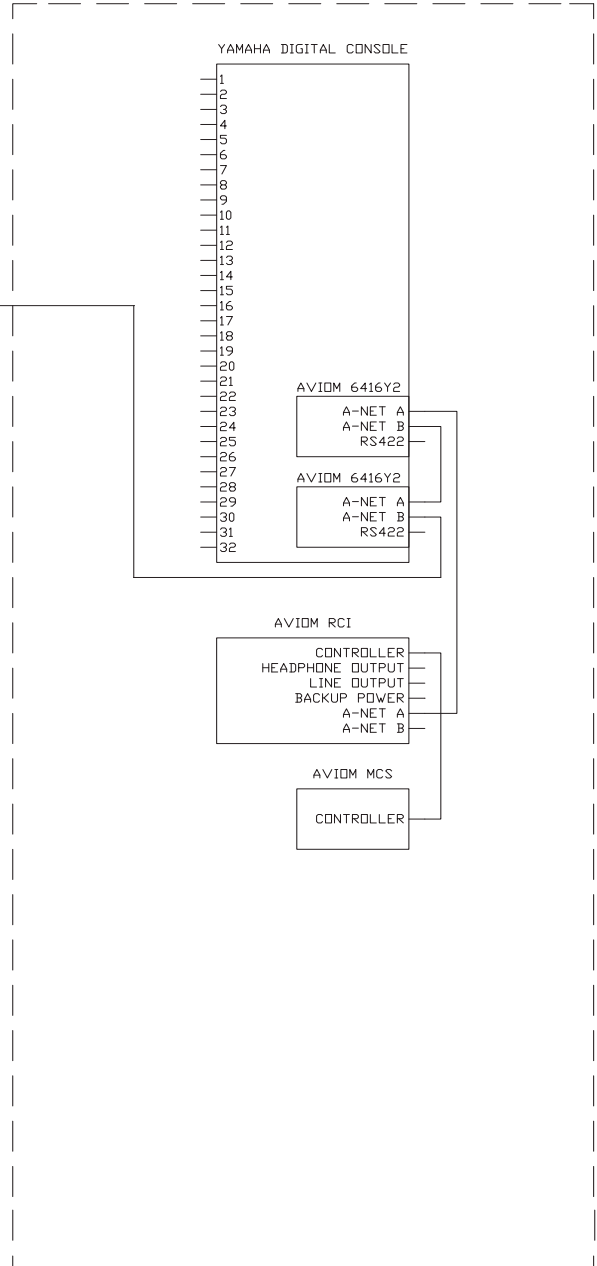

Carnival Cruise Lines

32x16 Pro64@ digital snake with a monitor mixing system

STAGE

FRONT OF HOUSE

1157 Phoenixville Pike, Suite 201 • West Chester, PA 19380

Voice: +1 610.738.9005 • Fax: +1 610.738.9950 • www.Aviom.com