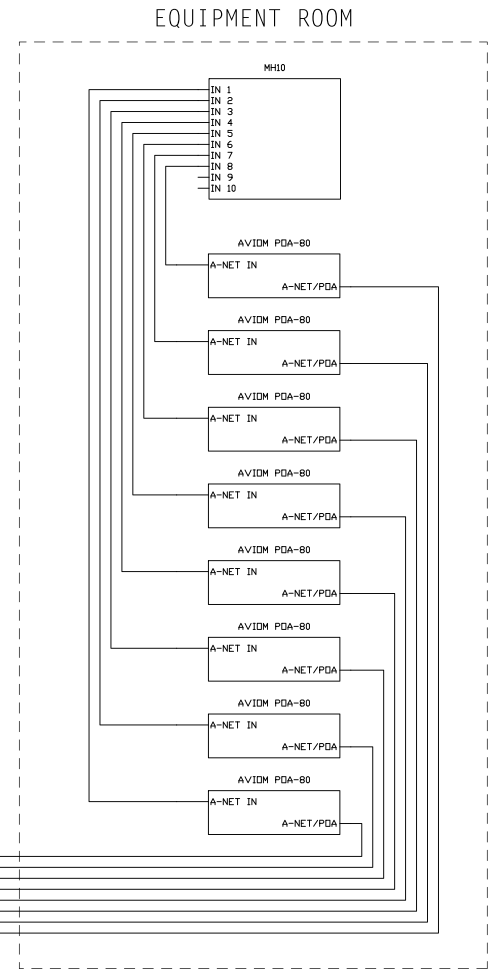

## Hospitality/Common Space

**EQUIPMENT ROOM.** An MH10 Merger Hub ties all the Common Area A-Net jacks into the system. Inline POA-80s provide power to the F6 wherever it is connected.

**STAGE DROP BOX.** With an Aviom F6 encased in an SK6 Stage Kit, the stage drop box is outfitted to provide 16 mic/line inputs and 8 analog outputs. It can be connected to the system through any open A-Net jack.

**MIX POSITION.** An LS9 equipped with a 6416Y2 A-Net® Card can be connected to the system through any open A-Net jack in the Common Area.