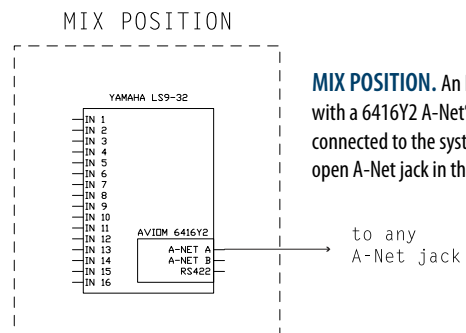

## Hospitality/Common Space

**EQUIPMENT ROOM.** An MH10 Merger Hub ties all the Common Area A-Net jacks into the system. Inline POA-80s provide power to the F6 wherever it is connected.

**STAGE DROP BOX.** With an Aviom F6 encased in an SK6 Stage Kit, the stage drop box is outfitted to provide 16 mic/line inputs and 8 analog outputs. It can be connected to the system through any open A-Net jack.

**MIX POSITION.** An LS9 equipped with a 6416Y2 A-Net® Card can be connected to the system through any open A-Net jack in the Common Area.