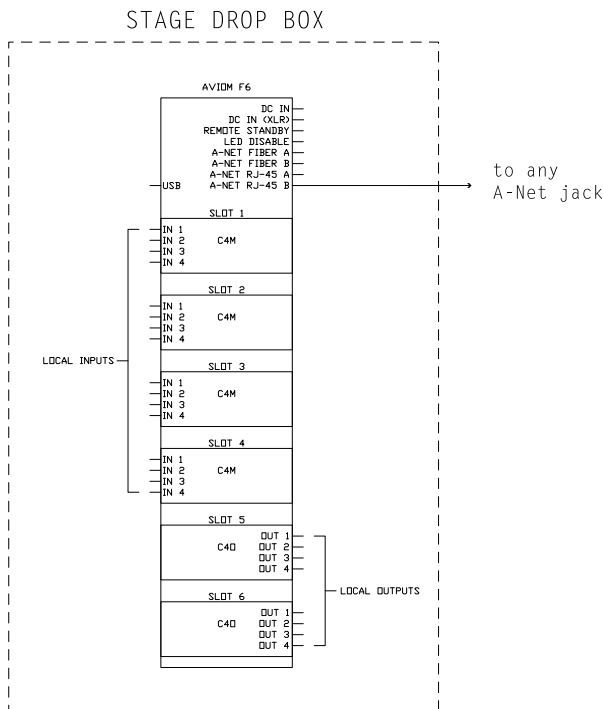

## Hospitality/Common Space

**EQUIPMENT ROOM.** An MH10 Merger Hub ties all the Common Area A-Net jacks into the system. Inline POA-80s provide power to the F6 wherever it is connected.

**STAGE DROP BOX.** With an Aviom F6 encased in an SK6 Stage Kit, the stage drop box is outfitted to provide 16 mic/line inputs and 8 analog outputs. It can be connected to the system through any open A-Net jack.

**MIX POSITION.** An LS9 equipped with a 6416Y2 A-Net® Card can be connected to the system through any open A-Net jack in the Common Area.