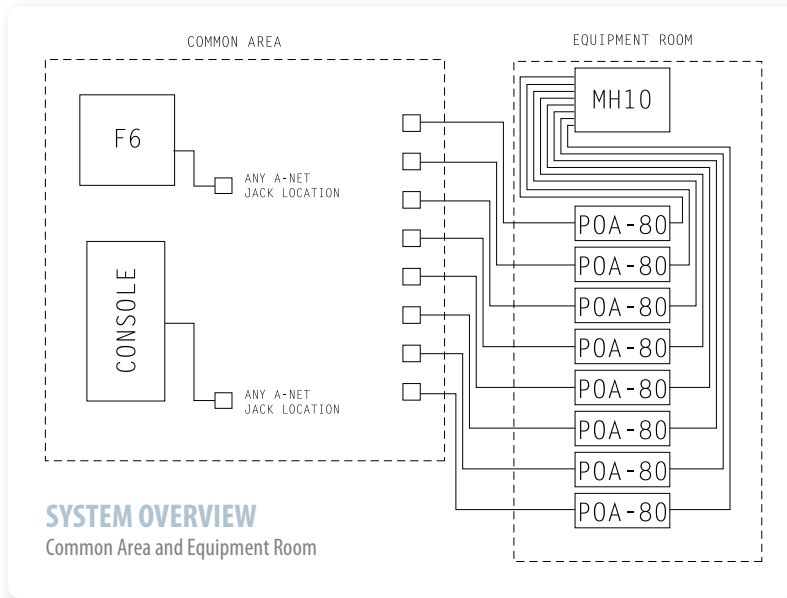

## Hospitality/Common Space

**EQUIPMENT ROOM.** An MH10 Merger Hub ties all the Common Area A-Net jacks into the system. Inline POA-80s provide power to the F6 wherever it is connected.

**STAGE DROP BOX.** With an Aviom F6 encased in an SK6 Stage Kit, the stage drop box is outfitted to provide 16 mic/line inputs and 8 analog outputs. It can be connected to the system through any open A-Net jack.

**MIX POSITION.** An LS9 equipped with a 6416Y2 A-Net® Card can be connected to the system through any open A-Net jack in the Common Area.