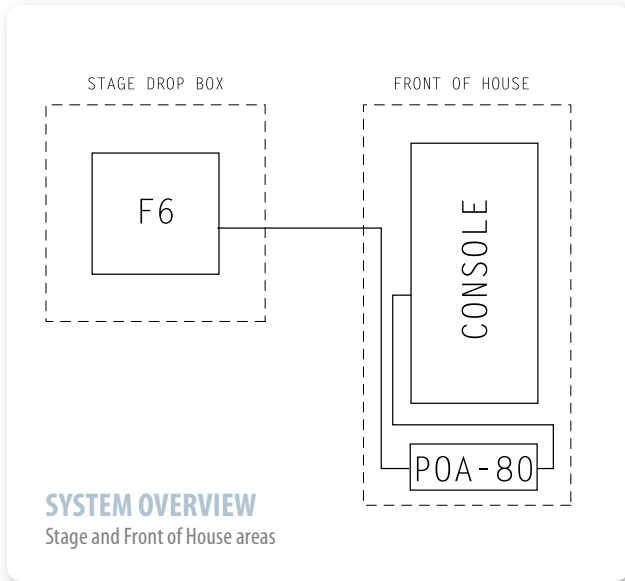

Corporate Event

FRONT OF HOUSE. An M7CL equipped with three 6416Y2 A-Net Cards provides I/O and control of up to three drop boxes.

STAGE DROP BOX. With an Aviom F6 encased in an SK6 Stage Kit, the stage drop box is outfitted to provide 12 mic/line inputs and 8 analog outputs.

STAGE RACK. To expand the system with additional drop boxes, move the POA-80 Power Supplies to a rack, along with an MH10 Merger Hub. Stage boxes can be placed anywhere needed.