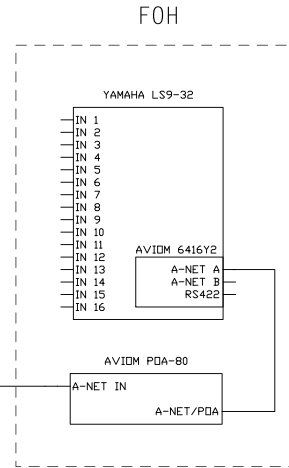

Corporate Event

FRONT OF HOUSE. An M7CL equipped with three 6416Y2 A-Net Cards provides I/O and control of up to three drop boxes.

STAGE DROP BOX. With an Aviom F6 encased in an SK6 Stage Kit, the stage drop box is outfitted to provide 12 mic/line inputs and 8 analog outputs.

STAGE RACK. To expand the system with additional drop boxes, move the POA-80 Power Supplies to a rack, along with an MH10 Merger Hub. Stage boxes can be placed anywhere needed.