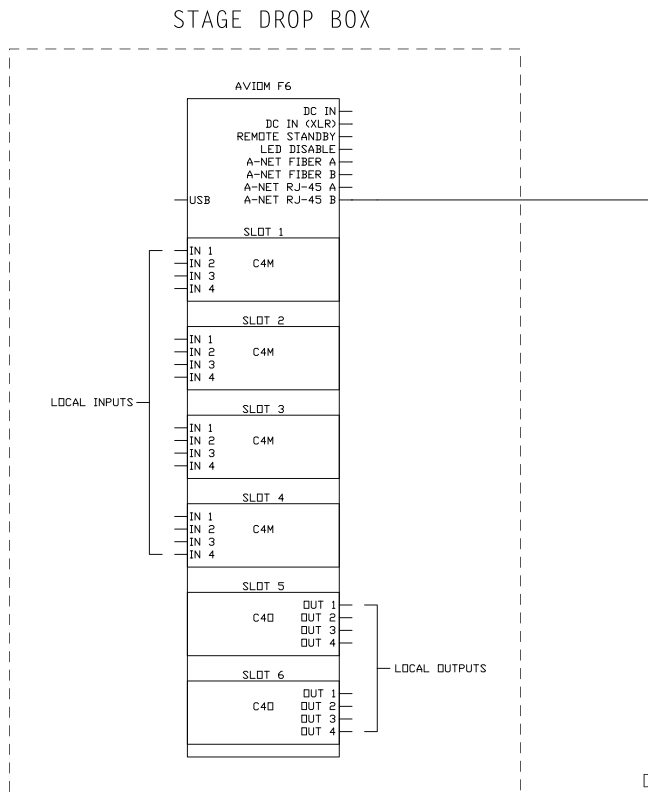

Corporate Event

FRONT OF HOUSE. An M7CL equipped with three 6416Y2 A-Net Cards provides I/O and control of up to three drop boxes.

STAGE DROP BOX. With an Aviom F6 encased in an SK6 Stage Kit, the stage drop box is outfitted to provide 12 mic/line inputs and 8 analog outputs.

STAGE RACK. To expand the system with additional drop boxes, move the POA-80 Power Supplies to a rack, along with an MH10 Merger Hub. Stage boxes can be placed anywhere needed.