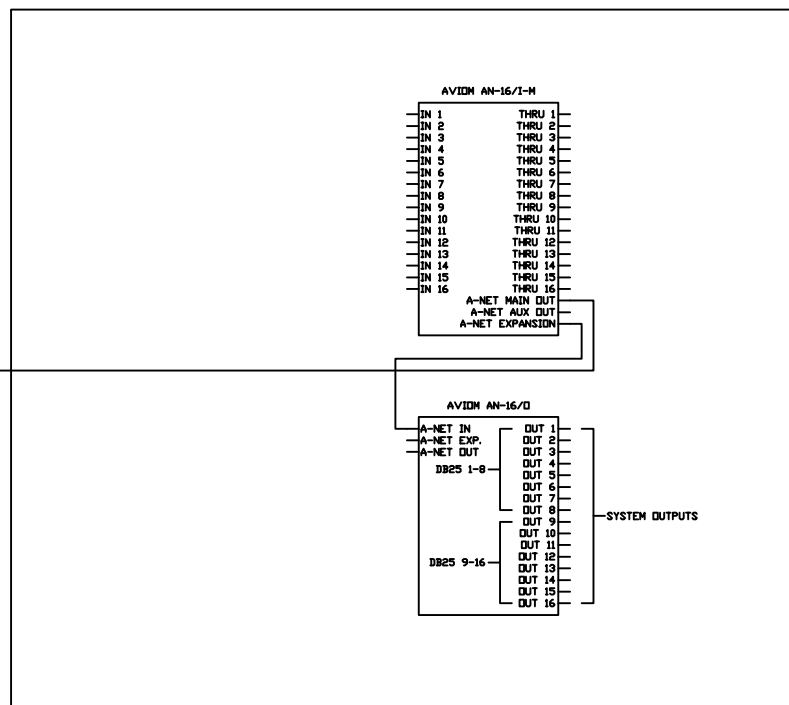

FOH

STAGE

16X16 PRO16 DIGITAL SNAKE		
SYSTEM LINE DWG		A/V 1.0
 Aviom, Inc. 1157 Phoenixville Pike, Suite 201 West Chester, PA 19380-4254 USA		
DRAWN BY JSL	SCALE NTS	Revision 0