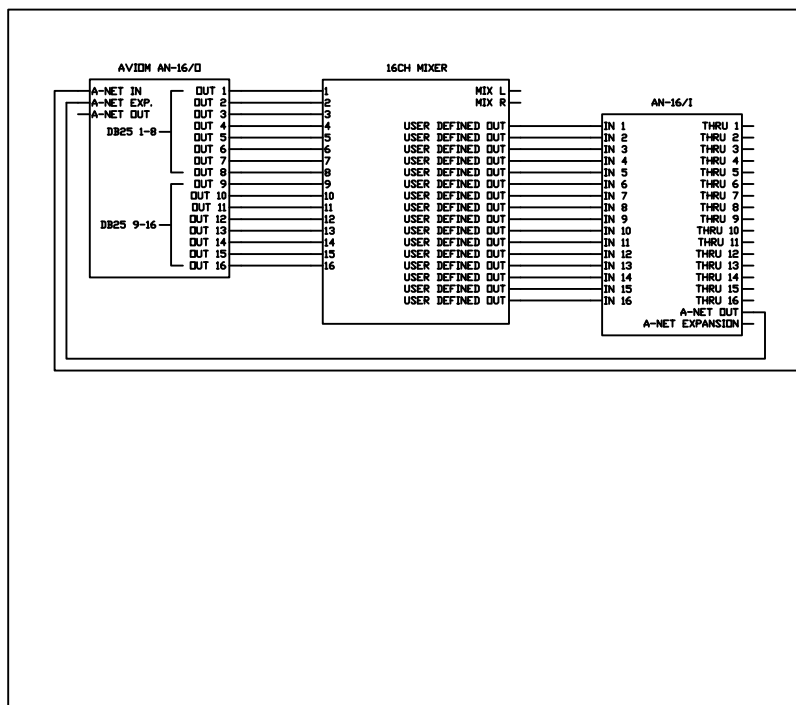

FOH

STAGE

16X16 PRO16 DIGITAL SNAKE		
SYSTEM LINE DWG		A/V 1.0
 Aviom, Inc. 1157 Phoenixville Pike, Suite 201 West Chester, PA 19380-4254 USA		
DRAWN BY JSL	SCALE NTS	Revision 0