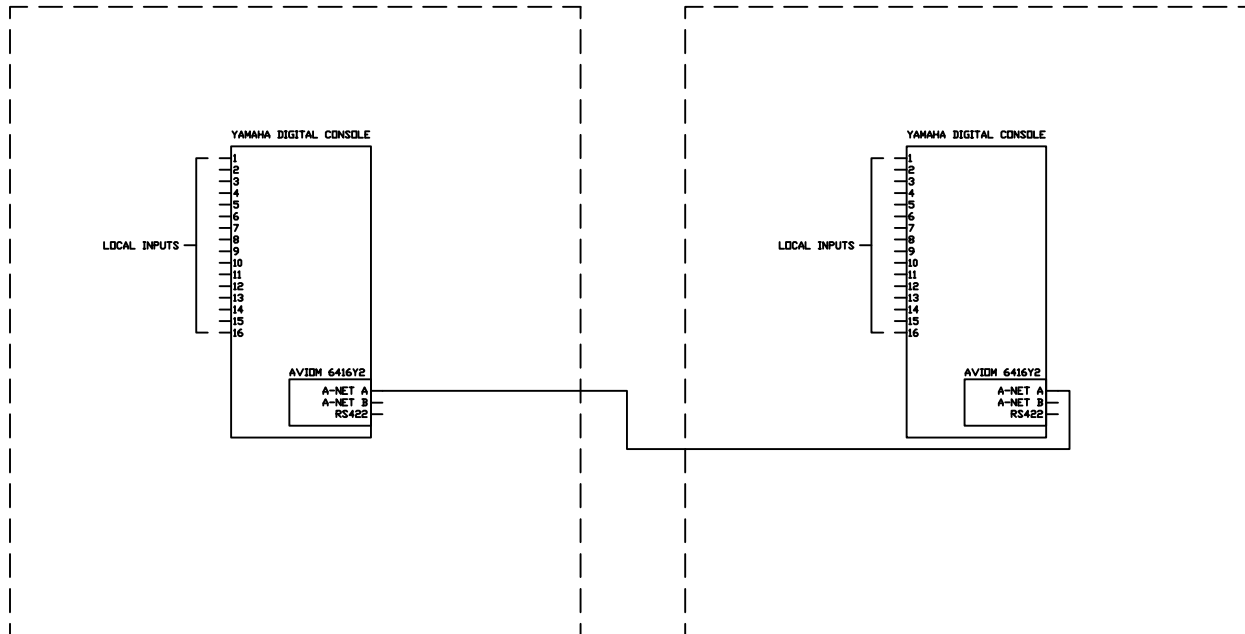

STAGE

FRONT OF HOUSE

16X16 YAMAHA INTERCONNECT		
SYSTEM LINE DWG		A/V 1.0
AVIOM Aviom, Inc. 1157 Phoenixville Pike, Suite 201 West Chester, PA 19380-4254 USA		
DRAWN BY JSL	SCALE NTS	Revision 0