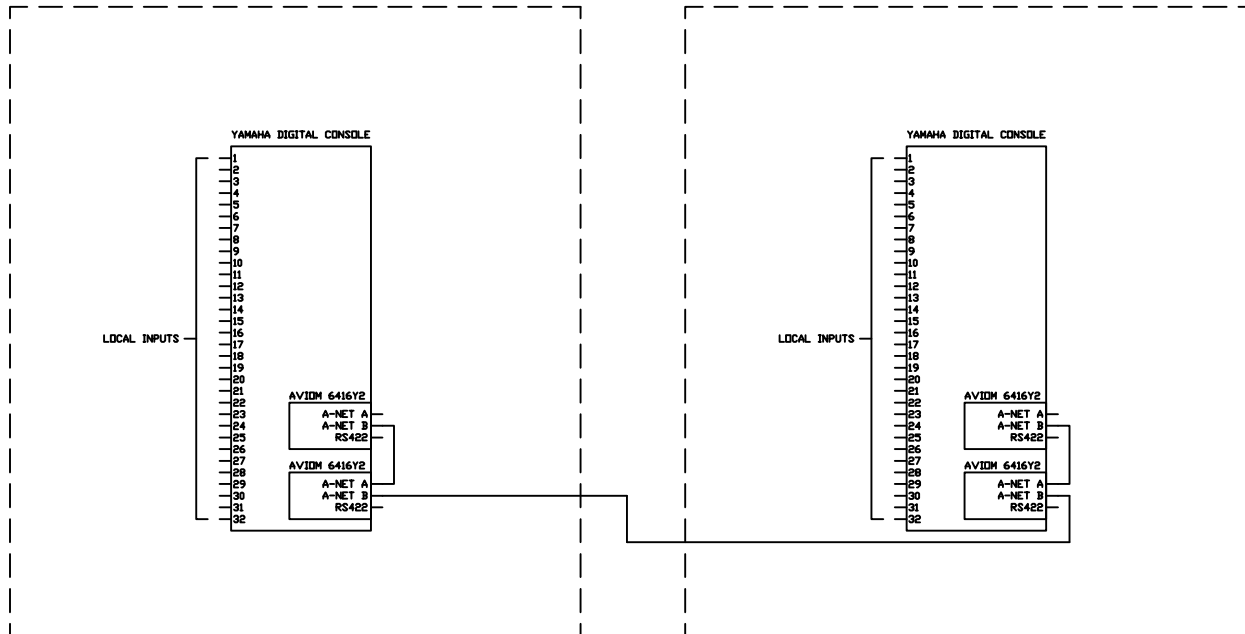

STAGE

FRONT OF HOUSE

32x32 YAMAHA INTERCONNECT

SYSTEM LINE DWG

A/V

AVIOM

Aviom, Inc.
1157 Phoenixville Pike, Suite 201
West Chester, PA 19380-4254 USA

DRAWN BY
JSL